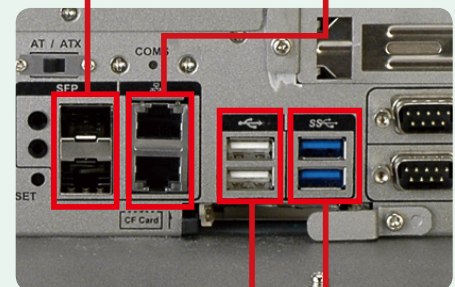

Multiple choices

We provide two transmission LAN types for choice, either 2 × Fiber LAN or 2 × RJ-45.

Transmission distance up to 120 km

USB 2.0 USB 3.1 Gen 1

USB 3.1 Gen 1 – Faster Data Transmission

USB 3.1 Gen 1 has higher transmission speed and wider data bandwidth, supporting faster transferring for the user.

USB Version	USB 1.0	USB 2.0	USB 3.1 Gen 1
Data Transfer Rate)	12Mbps	480Mbps	5Gbps ★
Media (Data Size)	Transfer Time		
Song / Pic (4 MB)	5.3 sec	0.1 sec	0.01 sec
HD-Movie (25GB)	9.3 hr	13.9 min	70 sec